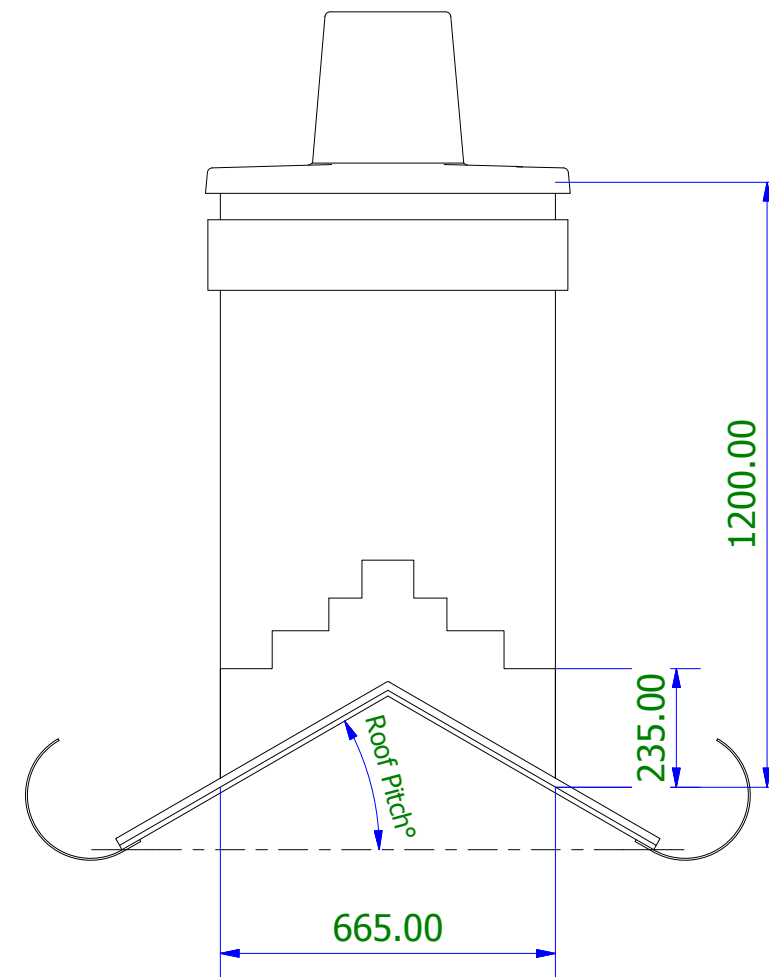

VRTM CAP & POT UNIT

FIXING SKIRT, TO BE FITTED TO
ROOF TRUSSES USINGN THE
SUPPLIED FIXING KIT ONLY

**WARWICK 665x665x1200 mm
GRP-MID RIDGE CHIMNEY
VRTM CAP & POT UNIT**

Order Details			
Plot Number	House Type	Roof Pitch°	Order Quantity