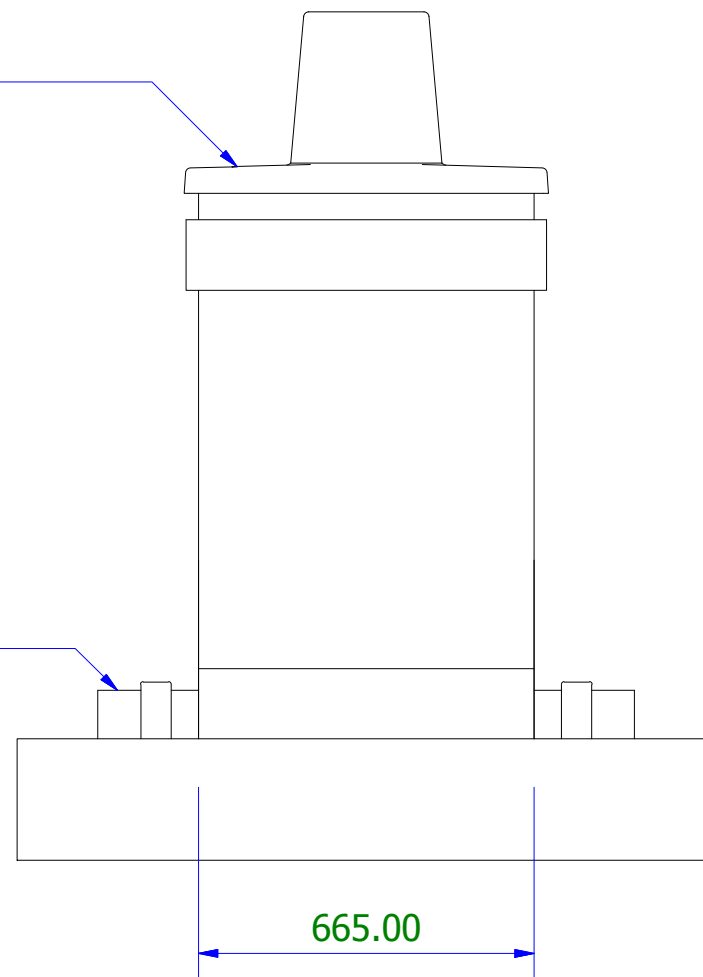

VRTM CAP & POT UNIT

FIXING SKIRT, TO BE FITTED TO
ROOF TRUSSES USINGN THE
SUPPLIED FIXING KIT ONLY

**WARWICK 665x665x1200 mm
GRP-MID RIDGE CHIMNEY
VRTM CAP & POT UNIT**

Order Details			
Plot Number	House Type	Roof Pitch°	Order Quantity