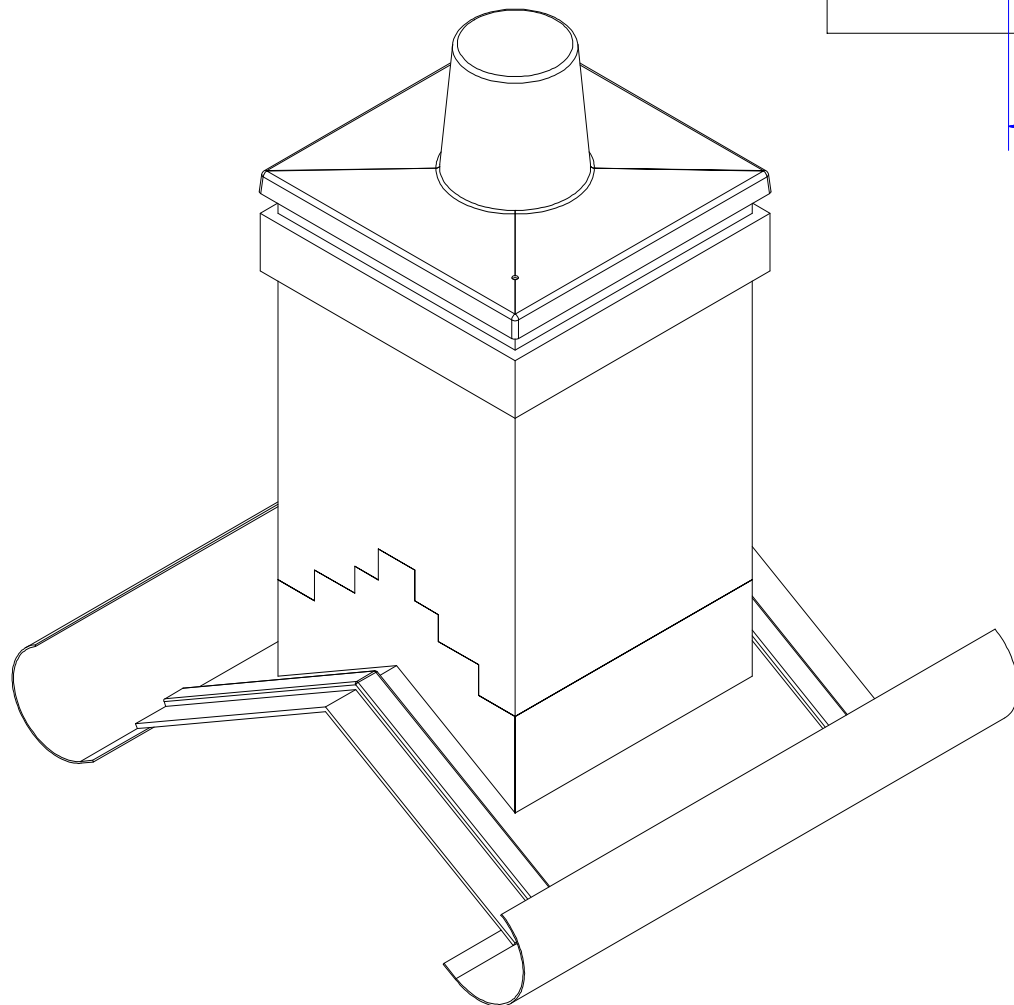

VRTM CAP & POT UNIT

FIXING SKIRT, TO BE FITTED TO
ROOF TRUSSES USINGN THE
SUPPLIED FIXING KIT ONLY

**WARWICK 665x665x1200 mm
GRP-MID RIDGE CHIMNEY
VRTM CAP & POT UNIT**

Order Details			
Plot Number	House Type	Roof Pitch°	Order Quantity