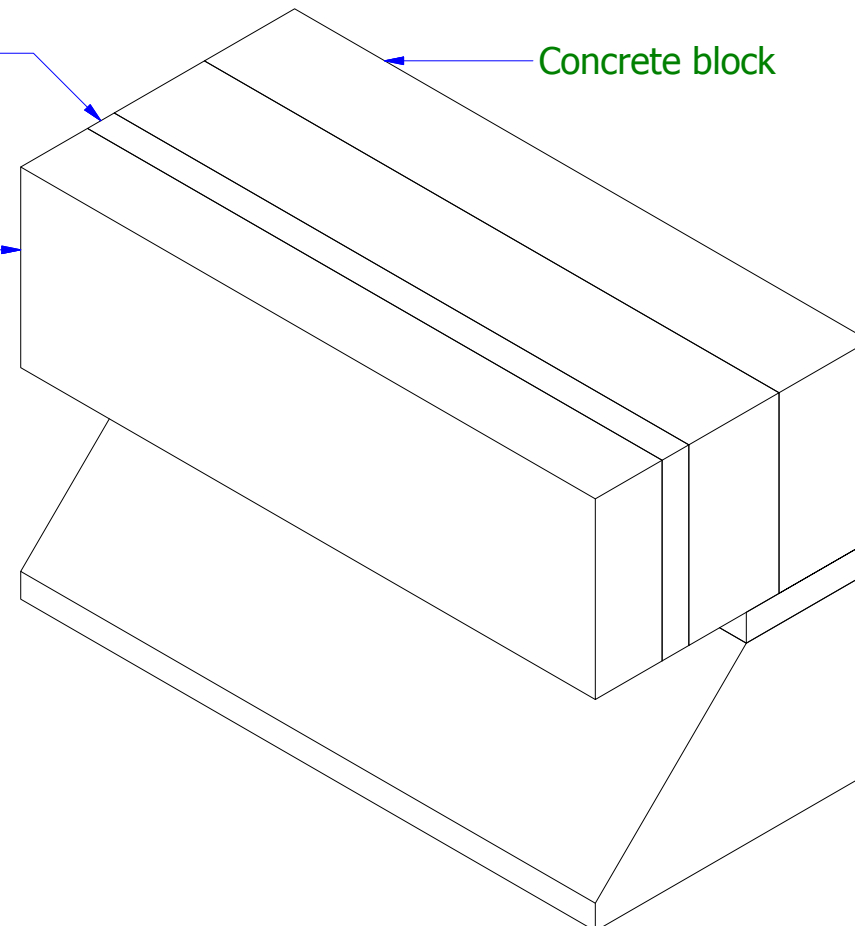

Cement board

Concrete block

Brick slips